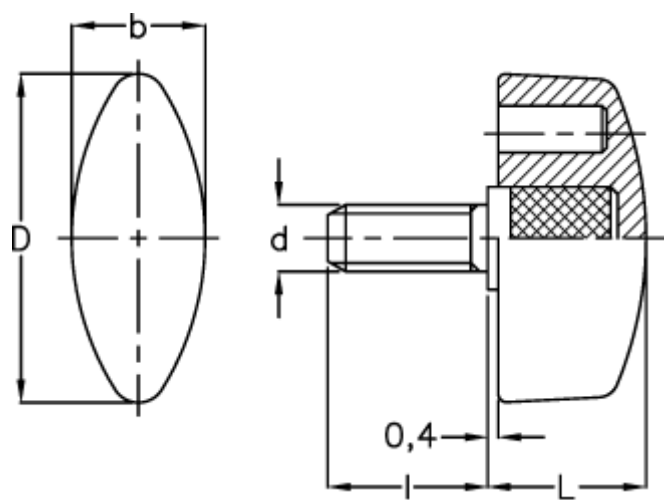

Data Sheet

Article number: 2302008311

Description: E+G Wing knob
CT.476/25 p-M5x10

Measures

b = 11.0

d = 26

d 6g = M5

l = 10

L = 13